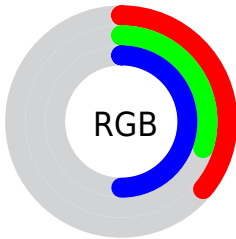

Distribution

Red (36%)

Green (30%)

Blue (50%)