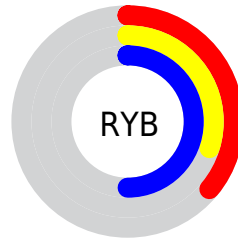

## Conversions Part 2

<b>Format</b>	<b>Color</b>
<b>RYB</b>	92, 76, 127
Decimal	6048895
CIELab	36.00, 18.52, -26.44
CIElCh	36, 32.282, 305.002
Yxy	9.0082, 0.2639, 0.2188
Android (android.graphics.Color)	4284238975 (0xFF5C4C7F)
YUV	86.5980, 19.9182, 4.7376
Hunter-Lab	30.0136, 12.0887, -21.0643

# Details

The CIELCh color **36, 32.282, 305.002** is a dark color, and the websafe version is hex **666699**. A complement of this color would be **51, 29.830, 120.140**, and the grayscale version is **37, 0.005, 296.813**.

A 20% lighter version of the original color is **56, 32.275, 304.776**, and **16, 32.284, 304.814** is the 20% darker color. If you saturate the color by 10%, you get **32, 40.866, 305.837**, and if you desaturate by 10%, it is **40, 23.865, 304.223**.

# Distribution

Red (36%)

Green (30%)

Blue (50%)

Red (36%)

Yellow (30%)

Blue (50%)

Cyan (28%)