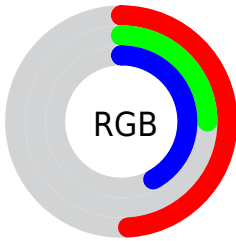

Distribution

- Red (49%)
- Green (25%)
- Blue (42%)