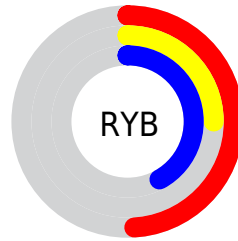

- Red (49%)
- Yellow (25%)
- Blue (42%)