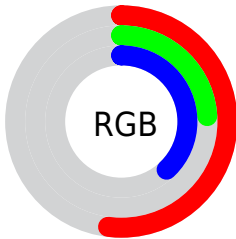

Distribution

Red (52%)

Green (24%)

Blue (38%)