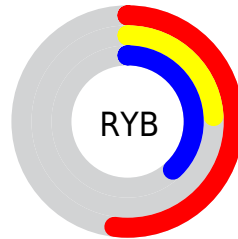

# Details

The CIELCh color **36, 36.451, 349.049** is a dark color, and the websafe version is hex **993366**. A complement of this color would be **50, 34.589, 157.577**, and the grayscale version is **36, 0.005, 296.813**.

A 20% lighter version of the original color is **56, 36.687, 348.550**, and **16, 36.735, 348.983** is the 20% darker color. If you saturate the color by 10%, you get **33, 41.981, 350.714**, and if you desaturate by 10%, it is **39, 30.221, 347.657**.

# Distribution

Red (52%)

Green (24%)

Blue (38%)

Red (52%)

Yellow (24%)

Blue (38%)

Cyan (0%)