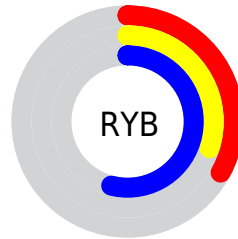

## Conversions Part 2

<b>Format</b>	<b>Color</b>
<b>RYB</b>	84, 77, 138
Decimal	5524874
CIELab	36.00, 18.60, -33.10
CIELCh	36, 37.966, 299.342
Yxy	9.0082, 0.2414, 0.1999
Android (android.graphics.Color)	4283714954 (0xFF544D8A)
YUV	86.0470, 25.6128, -1.7952
Hunter-Lab	30.0136, 12.1583, -28.7188

A 20% lighter version of the original color is  $56, 38.050, 299.345$ , and  $16, 38.133, 299.446$  is the 20% darker color. If you saturate the color by 10%, you get  $31, 47.390, 300.805$ , and if you desaturate by 10%, it is  $41, 28.818, 298.028$ .

# Distribution

Red (33%)

Green (30%)

Blue (54%)

Red (33%)

Yellow (30%)

Blue (54%)

Cyan (39%)