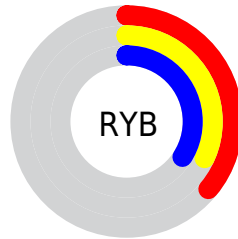

## Conversions Part 2

<b>Format</b>	<b>Color</b>
<a href="#">RYB</a>	<a href="#">91, 82, 87</a>
Decimal	<a href="#">5984855</a>
CIELab	<a href="#">36.00, 4.71, -1.58</a>
CIELCh	<a href="#">36, 4.964, 341.453</a>
Yxy	<a href="#">9.0082, 0.3202, 0.3166</a>
Android (android.graphics.Color)	<a href="#">4284174935 (0xFF5B5257)</a>
YUV	<a href="#">85.2610, 0.8573, 5.0331</a>
Hunter-Lab	<a href="#">30.0136, 1.6723, 0.5919</a>

# Details

The CIELCh color **36, 4.964, 341.453** is a dark color, and the websafe version is hex **666666**. A complement of this color would be **38, 4.915, 160.099**, and the grayscale version is **36, 0.005, 296.813**.

A 20% lighter version of the original color is **56, 5.252, 339.092**, and **16, 5.222, 338.545** is the 20% darker color. If you saturate the color by 10%, you get **33, 10.081, 342.271**, and if you desaturate by 10%, it is **39, 0.064, 164.183**.

# Distribution

- Red (36%)
- Green (32%)
- Blue (34%)

- Red (36%)
- Yellow (32%)
- Blue (34%)

- Cyan (0%)
- Magenta (10%)
- Yellow (4%)
- Black (64%)

- Cyan (64%)
- Magenta (68%)
- Yellow (66%)