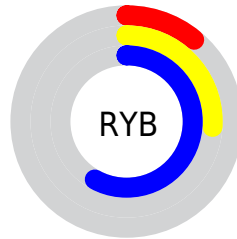

- Red (11%)
- Yellow (26%)
- Blue (58%)