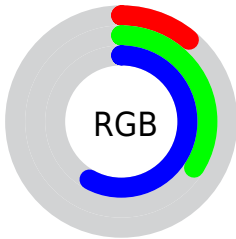

Distribution

- Red (11%)
- Green (34%)
- Blue (58%)