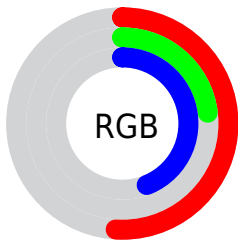

Distribution

- Red (51%)
- Green (23%)
- Blue (44%)