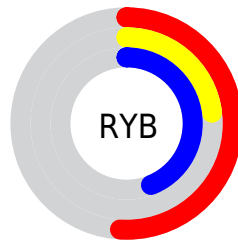

- Red (51%)
- Yellow (23%)
- Blue (44%)