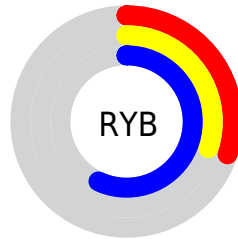

- Red (30%)
- Yellow (30%)
- Blue (57%)