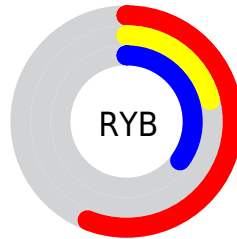

- Red (56%)
- Yellow (21%)
- Blue (35%)