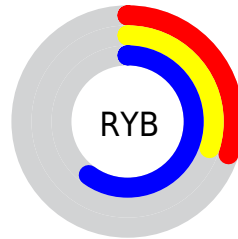

A 20% lighter version of the original color is  $56, 47.010, 297.268$ , and  $16, 46.956, 297.271$  is the 20% darker color. If you saturate the color by 10%, you get  $31, 57.510, 299.300$ , and if you desaturate by 10%, it is  $41, 36.847, 295.382$ .

# Distribution

Red (30%)

Green (30%)

Blue (60%)

Red (30%)

Yellow (30%)

Blue (60%)

Cyan (50%)