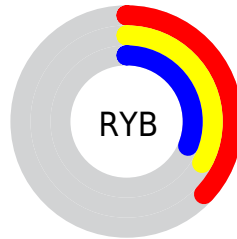

- Red (37%)
- Yellow (33%)
- Blue (31%)