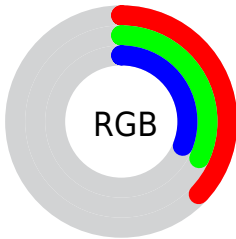

Distribution

- Red (37%)
- Green (32%)
- Blue (31%)