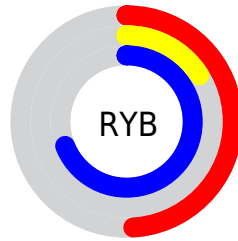

- Red (49%)
- Yellow (16%)
- Blue (69%)