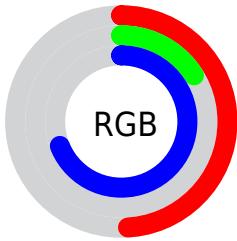

Distribution

- Red (49%)
- Green (16%)
- Blue (69%)