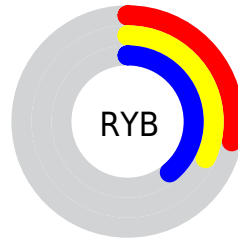

## Conversions Part 2

Format	Color
<a href="#">RYB</a>	<a href="#">71, 81, 99</a>
Decimal	<a href="#">4675427</a>
CIELab	<a href="#">36.00, -3.08, -8.96</a>
CIELCh	<a href="#">36, 9.476, 251.032</a>
Yxy	<a href="#">9.0082, 0.2713, 0.2975</a>
Android (android.graphics.Color)	<a href="#">4282865507 (0xFF475763)</a>
YUV	<a href="#">83.5840, 7.6001, -11.0362</a>
Hunter-Lab	<a href="#">30.0136, -3.6736, -4.7765</a>

# Details

The CIELCh color **36, 9.476, 251.032** is a dark color, and the websafe version is hex **666666**. A complement of this color would be **36, 10.524, 64.399**, and the grayscale version is **35, 0.005, 296.813**.

A 20% lighter version of the original color is **56, 9.543, 250.473**, and **16, 9.214, 248.436** is the 20% darker color. If you saturate the color by 10%, you get **34, 12.634, 252.836**, and if you desaturate by 10%, it is **38, 6.209, 249.522**.

# Distribution

Red (28%)

Green (34%)

Blue (39%)

Red (28%)

Yellow (32%)

Blue (39%)

Cyan (28%)