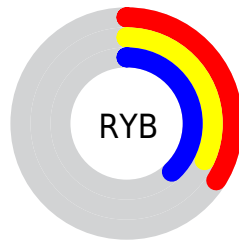

## Conversions Part 2

<b>Format</b>	<b>Color</b>
<b>R<sub>YB</sub></b>	<b>87, 82, 98</b>
Decimal	5722722
CIE Lab	36.00, 5.58, -8.53
CIE LCh	36, 10.198, 303.188
Yxy	9.0082, 0.2963, 0.2896
Android (android.graphics.Color)	4283912802 (0xFF575262)
YUV	85.3190, 6.2517, 1.4742
Hunter-Lab	30.0136, 2.2971, -4.4430

# Details

The CIELCh color **36, 10.198, 303.188** is a dark color, and the websafe version is hex **666666**. A complement of this color would be **41, 9.909, 121.420**, and the grayscale version is **36, 0.005, 296.813**.

A 20% lighter version of the original color is **56, 10.611, 303.714**, and **16, 10.820, 304.540** is the 20% darker color. If you saturate the color by 10%, you get **33, 16.727, 303.844**, and if you desaturate by 10%, it is **39, 3.873, 302.596**.

# Distribution

- Red (34%)
- Green (32%)
- Blue (38%)

- Red (34%)
- Yellow (32%)
- Blue (38%)

- Cyan (11%)
- Magenta (16%)
- Yellow (0%)
- Black (61%)

- Cyan (66%)
- Magenta (68%)
- Yellow (61%)