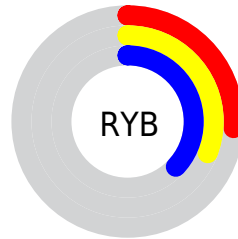

## Conversions Part 2

<b>Format</b>	<b>Color</b>
<a href="#">RYB</a>	<a href="#">66, 79, 94</a>
Decimal	<a href="#">4349022</a>
CIELab	<a href="#">37.00, -9.13, -4.30</a>
CIELCh	<a href="#">37, 10.089, 205.225</a>
Yxy	<a href="#">9.5379, 0.2721, 0.3235</a>
Android (android.graphics.Color)	<a href="#">4282539102</a> ( <a href="#">0xFF425C5E</a> )
YUV	<a href="#">84.4540, 4.7062, -16.1842</a>
Hunter-Lab	<a href="#">30.8835, -7.6820, -1.2678</a>

# Details

The CIELCh color **37, 10.089, 205.225** is a dark color, and the websafe version is hex **336666**. A complement of this color would be **31, 12.250, 27.235**, and the grayscale version is **36, 0.005, 296.813**.

A 20% lighter version of the original color is **57, 9.986, 205.093**, and **17, 9.958, 205.559** is the 20% darker color. If you saturate the color by 10%, you get **36, 12.955, 205.172**, and if you desaturate by 10%, it is **38, 6.935, 205.368**.

# Distribution

Red (26%)

Green (36%)

Blue (37%)

Red (26%)

Yellow (31%)

Blue (37%)

Cyan (30%)