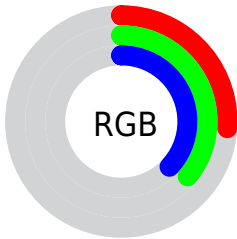

Distribution

Red (26%)

Green (36%)

Blue (37%)