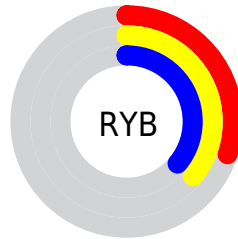

## Conversions Part 2

Format	Color
<b>R<sub>YB</sub></b>	77, 91, 91
Decimal	5069645
CIE Lab	37.00, -8.51, 6.27
CIE LCh	37, 10.569, 143.585
Yxy	9.5379, 0.3109, 0.3666
Android (android.graphics.Color)	4283259725 (0xFF4D5B4D)
YUV	85.2180, -4.0515, -7.2072
Hunter-Lab	30.8835, -7.2866, 5.5122

# Details

The CIELCh color  $[37, 10.569, 143.585]$  is a dark color, and the websafe version is hex `666666`. A complement of this color would be  $[34, 10.581, 325.211]$ , and the grayscale version is  $[36, 0.005, 296.813]$ .

A 20% lighter version of the original color is  $[57, 10.452, 143.849]$ , and  $[17, 10.188, 143.035]$  is the 20% darker color. If you saturate the color by 10%, you get  $[36, 17.464, 142.895]$ , and if you desaturate by 10%, it is  $[38, 3.693, 144.200]$ .

# Distribution

- Red (30%)
- Green (36%)
- Blue (30%)

- Red (30%)
- Yellow (36%)
- Blue (36%)

- Cyan (15%)
- Magenta (0%)
- Yellow (15%)
- Black (64%)

- Cyan (70%)
- Magenta (64%)
- Yellow (70%)