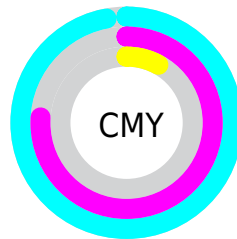

A 20% lighter version of the original color is **54, 82.191, 299.269**, and **22, 97.181, 304.892** is the 20% darker color. If you saturate the color by 10%, you get **36, 106.434, 301.391**, and if you desaturate by 10%, it is **41, 92.258, 297.518**.

# Distribution

- Red (3%)
- Green (24%)
- Blue (92%)

- Red (3%)
- Yellow (20%)
- Blue (92%)

- Cyan (97%)
- Magenta (74%)
- Yellow (0%)
- Black (8%)

- Cyan (97%)
- Magenta (76%)
- Yellow (8%)

# Brightness & Saturation Gradients

These gradients show how the CIELCh color 37, 103.307, 300.573 changes by changing the brightness by 10 percent. The first figure shows a shift by +10% for each color and the second figure -10%.