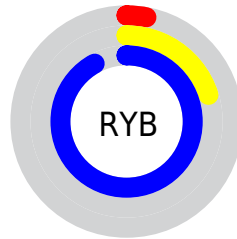

- Red (3%)
- Yellow (20%)
- Blue (92%)