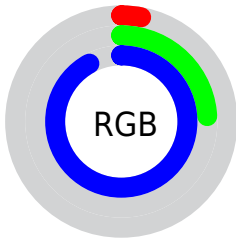

Distribution

- Red (3%)
- Green (24%)
- Blue (92%)