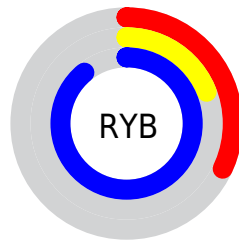

# Details

The CIELCh color **37, 103.914, 305.968** is a dark color, and the websafe version is hex **6600CC**. The color can be described as dark washed blue. A complement of this color would be **85, 82.516, 113.088**, and the grayscale version is **33, 0.005, 296.813**.

A 20% lighter version of the original color is **55, 87.789, 306.759**, and **20, 98.759, 306.287** is the 20% darker color. If you saturate the color by 10%, you get **33, 114.067, 306.769**, and if you desaturate by 10%, it is **43, 91.161, 304.797**.

# Distribution

Red (32%)

Green (19%)

Blue (89%)

Red (32%)

Yellow (19%)

Blue (89%)

Cyan (64%)