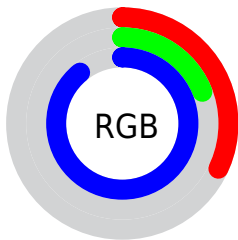

Distribution

Red (32%)

Green (19%)

Blue (89%)