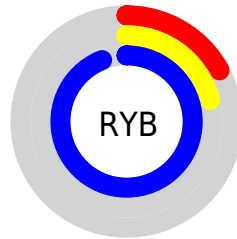

- Red (17%)
- Yellow (21%)
- Blue (94%)