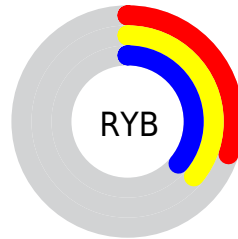

## Conversions Part 2

<b>Format</b>	<b>Color</b>
<b>R<sub>YB</sub></b>	76, 91, 91
Decimal	5004108
CIE <sub>Lab</sub>	37.00, -9.11, 6.74
CIE <sub>LCh</sub>	37, 11.329, 143.513
Yxy	9.5379, 0.3108, 0.3695
Android (android.graphics.Color)	4283194188 (0xFF4C5B4C)
YUV	84.8050, -4.3409, -7.7220
Hunter-Lab	30.8835, -7.6703, 5.7735

# Details

The CIELCh color **37, 11.329, 143.513** is a dark color, and the websafe version is hex **666666**. A complement of this color would be **34, 11.341, 325.263**, and the grayscale version is **36, 0.005, 296.813**.

A 20% lighter version of the original color is **57, 11.154, 143.804**, and **17, 11.038, 142.892** is the 20% darker color. If you saturate the color by 10%, you get **36, 18.236, 142.813**, and if you desaturate by 10%, it is **38, 4.431, 144.132**.

# Distribution

Red (30%)

Green (36%)

Blue (30%)

Red (30%)

Yellow (36%)

Blue (36%)

Cyan (16%)