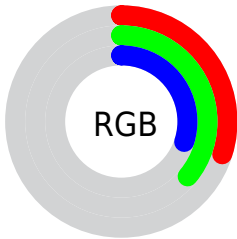

Distribution

Red (30%)

Green (36%)

Blue (30%)