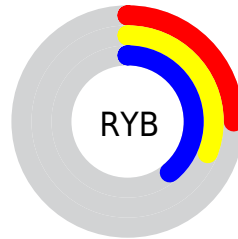

## Conversions Part 2

<b>Format</b>	<b>Color</b>
<a href="#">RYB</a>	<a href="#">63, 79, 99</a>
Decimal	<a href="#">4152163</a>
CIELab	<a href="#">37.00, -8.15, -7.93</a>
CIELCh	<a href="#">37, 11.366, 224.214</a>
Yxy	<a href="#">9.5379, 0.2623, 0.3077</a>
Android (android.graphics.Color)	<a href="#">4282342243 (0xFF3F5B63)</a>
YUV	<a href="#">83.5400, 7.6218, -18.0136</a>
Hunter-Lab	<a href="#">30.8835, -7.0574, -3.9699</a>

# Details

The CIELCh color **37, 11.366, 224.214** is a dark color, and the websafe version is hex **336666**. A complement of this color would be **33, 14.358, 41.495**, and the grayscale version is **36, 0.005, 296.813**.

A 20% lighter version of the original color is **57, 11.455, 225.346**, and **17, 11.527, 226.834** is the 20% darker color. If you saturate the color by 10%, you get **36, 13.951, 225.275**, and if you desaturate by 10%, it is **38, 8.503, 223.404**.

# Distribution

Red (25%)

Green (36%)

Blue (39%)

Red (25%)

Yellow (31%)

Blue (39%)

Cyan (36%)