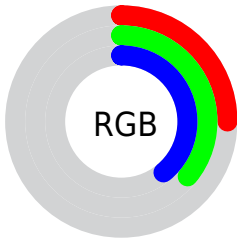

Distribution

Red (25%)

Green (36%)

Blue (39%)