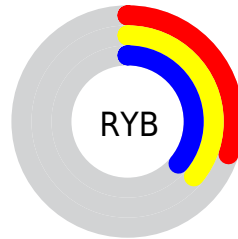

## Conversions Part 2

<b>Format</b>	<b>Color</b>
<b>R<sub>YB</sub></b>	76, 91, 91
Decimal	5004108
CIE Lab	37.00, -9.11, 6.74
CIE LCh	37, 11.329, 143.513
Yxy	9.5379, 0.3108, 0.3695
Android (android.graphics.Color)	4283194188 (0xFF4C5B4C)
YUV	84.8050, -4.3409, -7.7220
Hunter-Lab	30.8835, -7.6703, 5.7735

A 20% lighter version of the original color is  $[57, 11.154, 143.804]$ , and  $[17, 11.038, 142.892]$  is the 20% darker color. If you saturate the color by 10%, you get  $[36, 18.236, 142.813]$ , and if you desaturate by 10%, it is  $[38, 4.431, 144.132]$ .

# Distribution

Red (30%)

Green (36%)

Blue (30%)

Red (30%)

Yellow (36%)

Blue (36%)

Cyan (16%)