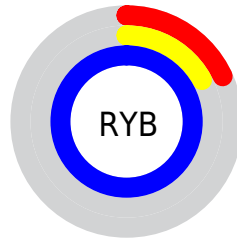

## Conversions Part 2

<b>Format</b>	<b>Color</b>
R <sub>Y</sub> B	45, 43, 255
Decimal	2960383
CIE Lab	37.00, 69.18, -100.09
CIE LCh	37, 121.678, 304.652
Yxy	9.5379, 0.1602, 0.0762
Android (android.graphics.Color)	4281150463 (0xFF2D2BFF)
YUV	67.7660, 92.3064, -19.9658
Hunter-Lab	30.8835, 61.8273, -161.8051

# Details

The CIELCh color **37, 121.678, 304.652** is a dark color, and the websafe version is hex **3333FF**. The color can be described as dark washed blue. A complement of this color would be **97, 91.734, 103.810**, and the grayscale version is **28, 0.004, 296.813**.

A 20% lighter version of the original color is **52, 91.501, 305.017**, and **24, 109.772, 306.287** is the 20% darker color. If you saturate the color by 10%, you get **34, 130.529, 305.869**, and if you desaturate by 10%, it is **42, 108.255, 302.791**.

# Distribution

- Red (18%)
- Green (17%)
- Blue (100%)

- Red (18%)
- Yellow (17%)
- Blue (100%)

- Cyan (82%)
- Magenta (83%)
- Yellow (0%)
- Black (0%)

- Cyan (82%)
- Magenta (83%)
- Yellow (0%)