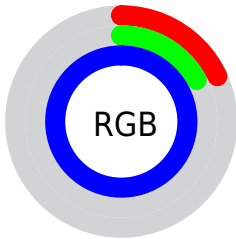

Distribution

- Red (18%)
- Green (17%)
- Blue (100%)