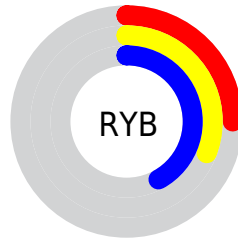

## Conversions Part 2

<b>Format</b>	<b>Color</b>
<b>R<sub>YB</sub></b>	64, 80, 107
Decimal	4217451
CIE Lab	37.00, -4.92, -12.82
CIE LCh	37, 13.732, 248.984
Yxy	9.5379, 0.2540, 0.2853
Android (android.graphics.Color)	4282407531 (0xFF405A6B)
YUV	84.1640, 11.2581, -17.6838
Hunter-Lab	30.8835, -4.9656, -7.9413

A 20% lighter version of the original color is  $[57, 13.492, 248.732]$ , and  $[17, 13.769, 247.931]$  is the 20% darker color. If you saturate the color by 10%, you get  $[35, 16.790, 251.171]$ , and if you desaturate by 10%, it is  $[39, 10.502, 247.171]$ .

# Distribution

Red (25%)

Green (35%)

Blue (42%)

Red (25%)

Yellow (31%)

Blue (42%)

Cyan (40%)