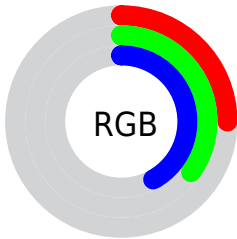

Distribution

Red (25%)

Green (35%)

Blue (42%)