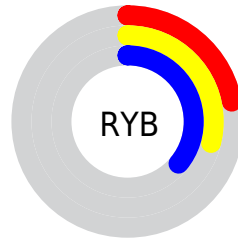

## Conversions Part 2

Format	Color
<a href="#">RYB</a>	<a href="#">57, 75, 93</a>
Decimal	<a href="#">3759453</a>
CIELab	<a href="#">37.00, -12.86, -4.10</a>
CIElCh	<a href="#">37, 13.499, 197.678</a>
Yxy	<a href="#">9.5379, 0.2627, 0.3289</a>
Android (android.graphics.Color)	<a href="#">4281949533</a> ( <a href="#">0xFF395D5D</a> )
YUV	<a href="#">82.2360, 5.3067, -22.1320</a>
Hunter-Lab	<a href="#">30.8835, -10.0104, -1.1242</a>

# Details

The CIELCh color **37, 13.499, 197.678** is a dark color, and the websafe version is hex **336666**. A complement of this color would be **28, 17.332, 22.670**, and the grayscale version is **35, 0.005, 296.813**.

A 20% lighter version of the original color is **57, 13.407, 198.148**, and **17, 13.627, 196.701** is the 20% darker color. If you saturate the color by 10%, you get **37, 16.266, 197.326**, and if you desaturate by 10%, it is **38, 10.382, 198.077**.

# Distribution

 Red (22%)

 Green (36%)

 Blue (36%)

 Red (22%)

 Yellow (29%)

 Blue (36%)

 Cyan (39%)