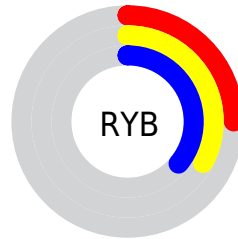

# Details

The CIELCh color **37, 13.771, 165.031** is a dark color, and the websafe version is hex **336666**. A complement of this color would be **31, 14.457, 350.452**, and the grayscale version is **35, 0.005, 296.813**.

A 20% lighter version of the original color is **57, 13.490, 164.766**, and **17, 13.730, 166.194** is the 20% darker color. If you saturate the color by 10%, you get **36, 18.135, 163.956**, and if you desaturate by 10%, it is **38, 9.265, 166.007**.

# Distribution

 Red (25%)

 Green (36%)

 Blue (32%)

 Red (25%)

 Yellow (33%)

 Blue (36%)

 Cyan (30%)