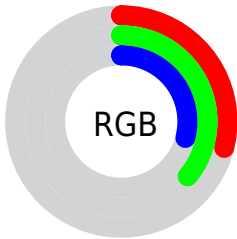

Distribution

Red (29%)

Green (36%)

Blue (29%)