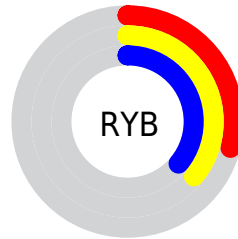

## Conversions Part 2

<b>Format</b>	<b>Color</b>
<b>R<sub>YB</sub></b>	73, 91, 92
Decimal	4807754
CIE <sub>Lab</sub>	37.00, -11.28, 8.00
CIE <sub>LCh</sub>	37, 13.834, 144.653
Yxy	9.5379, 0.3089, 0.3783
Android (android.graphics.Color)	4282997834 (0xFF495C4A)
YUV	84.2670, -5.0616, -9.8812
Hunter-Lab	30.8835, -9.0365, 6.4742

# Details

The CIELCh color **37, 13.834, 144.653** is a dark color, and the websafe version is hex **336666**. A complement of this color would be **34, 13.850, 326.949**, and the grayscale version is **36, 0.005, 296.813**.

A 20% lighter version of the original color is **57, 13.476, 144.977**, and **17, 13.807, 143.908** is the 20% darker color. If you saturate the color by 10%, you get **36, 20.531, 143.899**, and if you desaturate by 10%, it is **38, 7.113, 145.313**.

# Distribution

Red (29%)

Green (36%)

Blue (29%)

Red (29%)

Yellow (36%)

Blue (36%)

Cyan (21%)