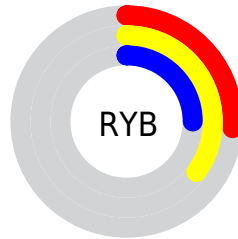

## Conversions Part 2

<b>Format</b>	<b>Color</b>
<b>RYB</b>	67, 90, 65
Decimal	5920833
CIELab	37.00, -3.43, 13.67
CIELCh	37, 14.092, 104.089
Yxy	9.5379, 0.3523, 0.3879
Android (android.graphics.Color)	4284110913 (0xFF5A5841)
YUV	85.9760, -10.3412, 3.5290
Hunter-Lab	30.8835, -3.9746, 9.3561

# Details

The CIELCh color **37, 14.092, 104.089** is a dark color, and the websafe version is hex **666666**. A complement of this color would be **29, 14.819, 289.958**, and the grayscale version is **37, 0.005, 296.813**.

A 20% lighter version of the original color is **57, 14.175, 105.102**, and **17, 14.264, 104.234** is the 20% darker color. If you saturate the color by 10%, you get **37, 19.088, 103.121**, and if you desaturate by 10%, it is **37, 9.035, 105.062**.

# Distribution

- Red (35%)
- Green (35%)
- Blue (25%)

- Red (26%)
- Yellow (35%)
- Blue (25%)

- Cyan (0%)
- Magenta (2%)
- Yellow (28%)
- Black (65%)

- Cyan (65%)
- Magenta (65%)
- Yellow (75%)