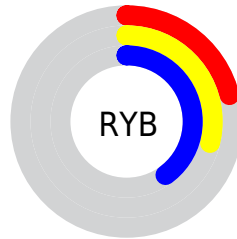

- Red (21%)
- Yellow (29%)
- Blue (40%)