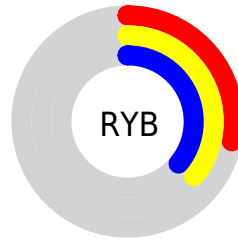

## Conversions Part 2

<b>Format</b>	<b>Color</b>
<b>R<sub>YB</sub></b>	72, 91, 92
Decimal	4742217
CIE Lab	37.00, -11.88, 8.47
CIE LCh	37, 14.592, 144.503
Yxy	9.5379, 0.3087, 0.3813
Android (android.graphics.Color)	4282932297 (0xFF485C49)
YUV	83.8540, -5.3510, -10.3960
Hunter-Lab	30.8835, -9.4062, 6.7287

# Details

The CIELCh color  $37, 14.592, 144.503$  is a dark color, and the websafe version is hex  $336666$ . A complement of this color would be  $33, 14.608, 326.926$ , and the grayscale version is  $36, 0.005, 296.813$ .

A 20% lighter version of the original color is  $57, 14.178, 144.862$ , and  $17, 14.642, 143.655$  is the 20% darker color. If you saturate the color by 10%, you get  $36, 21.307, 143.738$ , and if you desaturate by 10%, it is  $38, 7.843, 145.171$ .

# Distribution

Red (28%)

Green (36%)

Blue (29%)

Red (28%)

Yellow (36%)

Blue (36%)

Cyan (22%)