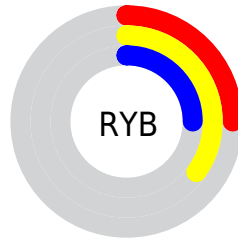

Conversions

Conversions Part 2

Format	Color
RYB	64, 89, 65
Decimal	5790016
CIELab	37.00, -5.07, 14.38
CIELCh	37, 15.252, 109.413
Yxy	9.5379, 0.3499, 0.3937
Android (android.graphics.Color)	4283980096 (0xFF585940)
YUV	85.8510, -10.7725, 1.8847
Hunter-Lab	30.8835, -5.0608, 9.6923

Details

The CIELCh color $37, 15.252, 109.413$ is a dark color, and the websafe version is hex 666633 . A complement of this color would be $28, 16.220, 294.616$, and the grayscale version is $36, 0.005, 296.813$.

A 20% lighter version of the original color is $57, 15.270, 109.928$, and $17, 15.541, 110.105$ is the 20% darker color. If you saturate the color by 10%, you get $37, 20.529, 108.593$, and if you desaturate by 10%, it is $37, 9.876, 110.252$.

Distribution

-  Red (35%)
-  Green (35%)
-  Blue (25%)

-  Red (25%)
-  Yellow (35%)
-  Blue (25%)

-  Cyan (1%)
-  Magenta (0%)
-  Yellow (28%)
-  Black (65%)

-  Cyan (66%)
-  Magenta (65%)
-  Yellow (75%)