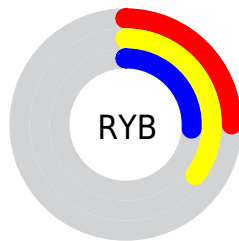

## Conversions Part 2

<b>Format</b>	<b>Color</b>
<b>RYB</b>	64, 89, 67
Decimal	5658944
CIELab	37.00, -5.95, 14.11
CIElCh	37, 15.315, 112.852
Yxy	9.5379, 0.3462, 0.3943
Android (android.graphics.Color)	4283849024 (0xFF565940)
YUV	85.2530, -10.4777, 0.6551
Hunter-Lab	30.8835, -5.6363, 9.5654

# Details

The CIELCh color **37, 15.315, 112.852** is a dark color, and the websafe version is hex **666633**. A complement of this color would be **28, 16.259, 297.327**, and the grayscale version is **36, 0.005, 296.813**.

A 20% lighter version of the original color is **57, 15.324, 113.041**, and **17, 15.661, 113.989** is the 20% darker color. If you saturate the color by 10%, you get **37, 20.639, 112.136**, and if you desaturate by 10%, it is **37, 9.894, 113.586**.

# Distribution

- Red (34%)
- Green (35%)
- Blue (25%)

- Red (25%)
- Yellow (35%)
- Blue (26%)

- Cyan (3%)
- Magenta (0%)
- Yellow (28%)
- Black (65%)

- Cyan (66%)
- Magenta (65%)
- Yellow (75%)