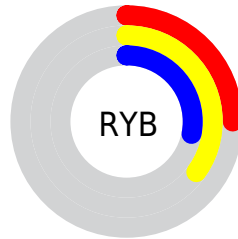

# Details

The CIELCh color **37, 16.170, 119.017** is a dark color, and the websafe version is hex **666633**. A complement of this color would be **29, 17.080, 302.523**, and the grayscale version is **36, 0.005, 296.813**.

A 20% lighter version of the original color is **57, 16.101, 118.697**, and **17, 15.855, 117.740** is the 20% darker color. If you saturate the color by 10%, you get **37, 21.640, 118.461**, and if you desaturate by 10%, it is **37, 10.606, 119.590**.

# Distribution

 Red (33%)

 Green (35%)

 Blue (25%)

 Red (25%)

 Yellow (35%)

 Blue (28%)

 Cyan (8%)