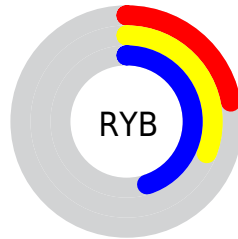

- Red (22%)
- Yellow (31%)
- Blue (45%)