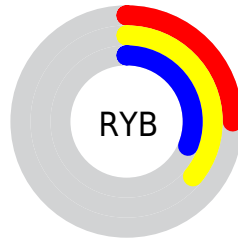

A 20% lighter version of the original color is  $57, 18.895, 129.799$ , and  $17, 19.098, 129.564$  is the 20% darker color. If you saturate the color by 10%, you get  $36, 25.031, 129.079$ , and if you desaturate by 10%, it is  $38, 13.054, 129.977$ .

# Distribution

 Red (30%)

 Green (36%)

 Blue (25%)

 Red (25%)

 Yellow (36%)

 Blue (31%)

 Cyan (17%)