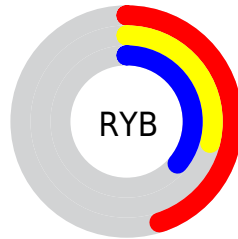

- Red (45%)
- Yellow (29%)
- Blue (36%)