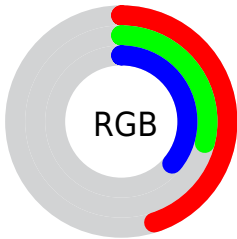

Distribution

- Red (45%)
- Green (29%)
- Blue (36%)