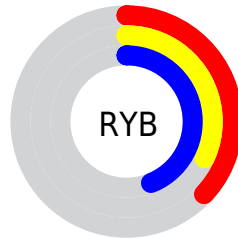

- Red (37%)
- Yellow (32%)
- Blue (44%)