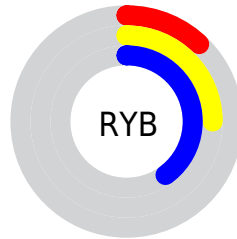

- Red (12%)
- Yellow (25%)
- Blue (40%)