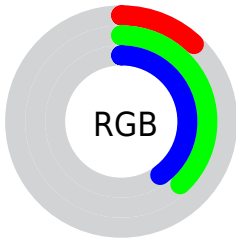

Distribution

- Red (12%)
- Green (38%)
- Blue (40%)