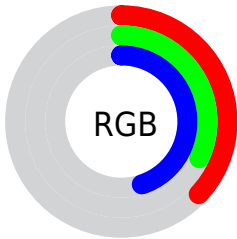

Distribution

- Red (37%)
- Green (32%)
- Blue (45%)