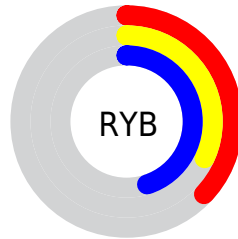

- Red (37%)
- Yellow (32%)
- Blue (45%)