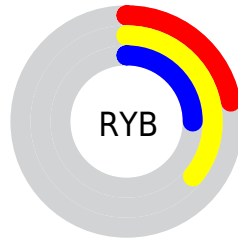

## Conversions Part 2

<b>Format</b>	<b>Color</b>
<b>RYB</b>	56, 91, 65
Decimal	5397304
CIELab	37.00, -10.11, 19.04
CIElCh	37, 21.557, 117.977
Yxy	9.5379, 0.3501, 0.4219
Android (android.graphics.Color)	4283587384 (0xFF525B38)
YUV	84.3190, -13.9613, -2.0338
Hunter-Lab	30.8835, -8.3044, 11.7264

# Details

The CIELCh color  $37, 21.557, 117.977$  is a dark color, and the websafe version is hex  $666633$ . A complement of this color would be  $26, 23.289, 302.915$ , and the grayscale version is  $36, 0.005, 296.813$ .

A 20% lighter version of the original color is  $57, 21.722, 117.728$ , and  $17, 21.233, 118.271$  is the 20% darker color. If you saturate the color by 10%, you get  $37, 26.895, 117.445$ , and if you desaturate by 10%, it is  $37, 16.056, 118.550$ .

# Distribution

- Red (32%)
- Green (36%)
- Blue (22%)

- Red (22%)
- Yellow (36%)
- Blue (25%)

- Cyan (10%)
- Magenta (0%)
- Yellow (38%)
- Black (64%)

- Cyan (68%)
- Magenta (64%)
- Yellow (78%)