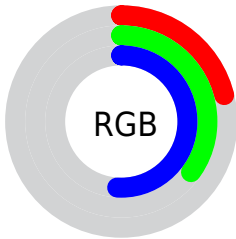

Distribution

- Red (21%)
- Green (35%)
- Blue (51%)