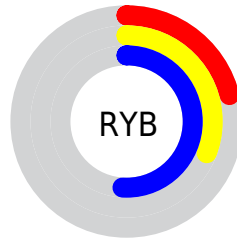

## Conversions Part 2

Format	Color
<b>R<sub>YB</sub></b>	54, 78, 129
Decimal	3561857
CIE <sub>Lab</sub>	37.00, 0.11, -26.28
CIE <sub>LCh</sub>	37, 26.284, 270.245
Yxy	9.5379, 0.2226, 0.2338
Android (android.graphics.Color)	4281751937 (0xFF365981)
YUV	83.0950, 22.6312, -25.5163
Hunter-Lab	30.8835, -1.5721, -20.9458

# Details

The CIELCh color  $37, 26.284, 270.245$  is a dark color, and the websafe version is hex  $336699$ . A complement of this color would be  $43, 29.811, 71.636$ , and the grayscale version is  $35, 0.005, 296.813$ .

# Distribution

- Red (21%)
- Green (35%)
- Blue (51%)

- Red (21%)
- Yellow (31%)
- Blue (51%)

- Cyan (58%)
- Magenta (31%)
- Yellow (0%)
- Black (49%)

- Cyan (79%)
- Magenta (65%)
- Yellow (49%)