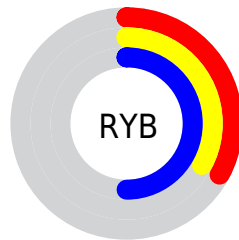

# Details

The CIELCh color **37, 27.216, 294.392** is a dark color, and the websafe version is hex **666699**. A complement of this color would be **52, 25.061, 106.964**, and the grayscale version is **37, 0.005, 296.813**.

A 20% lighter version of the original color is **57, 27.464, 294.728**, and **17, 27.741, 294.826** is the 20% darker color. If you saturate the color by 10%, you get **32, 35.797, 296.080**, and if you desaturate by 10%, it is **42, 18.973, 292.933**.

# Distribution

Red (33%)

Green (33%)

Blue (50%)

Red (33%)

Yellow (33%)

Blue (50%)

Cyan (35%)