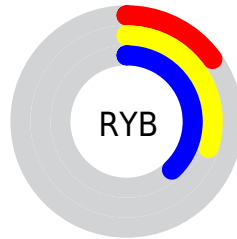

## Conversions Part 2

<b>Format</b>	<b>Color</b>
<a href="#">RYB</a>	<a href="#">37, 76, 98</a>
Decimal	<a href="#">2449992</a>
CIELab	<a href="#">37.00, -26.56, 9.03</a>
CIELCh	<a href="#">37, 28.056, 161.214</a>
Yxy	<a href="#">9.5379, 0.2675, 0.4077</a>
Android (android.graphics.Color)	<a href="#">4280640072 (0xFF256248)</a>
YUV	<a href="#">76.7970, -2.3649, -34.9020</a>
Hunter-Lab	<a href="#">30.8835, -17.8832, 7.0295</a>

# Details

The CIELCh color **37, 28.056, 161.214** is a dark color, and the websafe version is hex **336633**. A complement of this color would be **24, 30.702, 355.349**, and the grayscale version is **33, 0.005, 296.813**.

A 20% lighter version of the original color is **57, 27.834, 161.900**, and **18, 25.036, 156.026** is the 20% darker color. If you saturate the color by 10%, you get **37, 31.626, 159.675**, and if you desaturate by 10%, it is **37, 24.118, 162.588**.

# Distribution

- Red (15%)
- Green (38%)
- Blue (28%)

- Red (15%)
- Yellow (30%)
- Blue (38%)

- Cyan (62%)
- Magenta (0%)
- Yellow (27%)
- Black (62%)

- Cyan (86%)
- Magenta (62%)
- Yellow (72%)