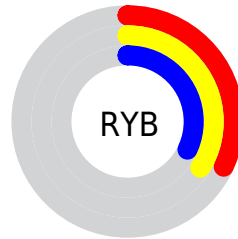

## Conversions Part 2

<b>Format</b>	<b>Color</b>
<a href="#">RYB</a>	<a href="#">82, 87, 82</a>
Decimal	<a href="#">5723986</a>
CIELab	<a href="#">37.00, -1.04, 2.90</a>
CIELCh	<a href="#">37, 3.078, 109.662</a>
Yxy	<a href="#">9.5379, 0.3204, 0.3418</a>
Android (android.graphics.Color)	<a href="#">4283914066 (0xFF575752)</a>
YUV	<a href="#">86.4300, -2.1840, 0.4999</a>
Hunter-Lab	<a href="#">30.8835, -2.3589, 3.5188</a>

# Details

The CIELCh color **37, 3.078, 109.662** is a dark color, and the websafe version is hex **666666**. A complement of this color would be **35, 3.124, 290.724**, and the grayscale version is **37, 0.005, 296.813**.

A 20% lighter version of the original color is **57, 3.408, 109.759**, and **17, 3.463, 109.259** is the 20% darker color. If you saturate the color by 10%, you get **37, 8.446, 108.796**, and if you desaturate by 10%, it is **37, 2.308, 290.577**.

# Distribution

 Red (34%)

 Green (34%)

 Blue (32%)

 Red (32%)

 Yellow (34%)

 Blue (32%)

 Cyan (0%)