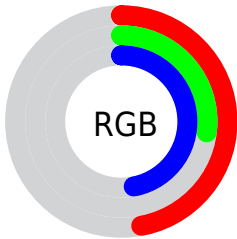

Distribution

Red (47%)

Green (27%)

Blue (47%)