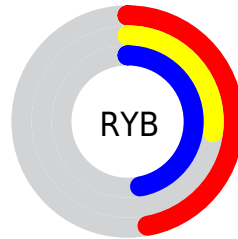

A 20% lighter version of the original color is  $57, 35.720, 326.083$ , and  $17, 36.177, 326.220$  is the 20% darker color. If you saturate the color by 10%, you get  $34, 43.999, 326.454$ , and if you desaturate by 10%, it is  $40, 27.910, 325.555$ .

# Distribution

Red (47%)

Green (27%)

Blue (47%)

Red (47%)

Yellow (27%)

Blue (47%)

Cyan (1%)