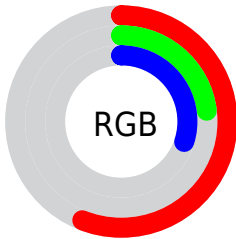

Distribution

- Red (56%)
- Green (23%)
- Blue (30%)