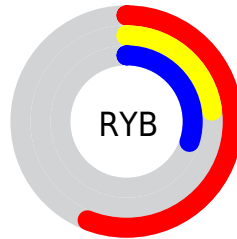

- Red (56%)
- Yellow (23%)
- Blue (30%)