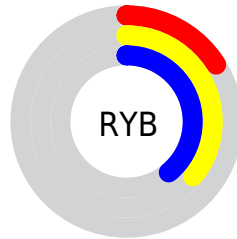

## Conversions Part 2

<b>Format</b>	<b>Color</b>
<b>R<sub>YB</sub></b>	40, 91, 99
Decimal	2646833
CIE <sub>Lab</sub>	37.00, -31.04, 22.69
CIE <sub>LCh</sub>	37, 38.447, 143.835
Yxy	9.5379, 0.2955, 0.4817
Android (android.graphics.Color)	4280836913 (0xFF286331)
YUV	75.6590, -13.1429, -31.2729
Hunter-Lab	30.8835, -20.2364, 13.1495

# Details

The CIELCh color **37, 38.447, 143.835** is a dark color, and the websafe version is hex **336633**. A complement of this color would be **26, 38.073, 332.436**, and the grayscale version is **32, 0.005, 296.813**.

A 20% lighter version of the original color is **57, 38.321, 143.858**, and **17, 35.685, 139.840** is the 20% darker color. If you saturate the color by 10%, you get **37, 43.896, 142.550**, and if you desaturate by 10%, it is **38, 32.507, 144.996**.

# Distribution

- Red (16%)
- Green (39%)
- Blue (19%)

- Red (16%)
- Yellow (36%)
- Blue (39%)

- Cyan (60%)
- Magenta (0%)
- Yellow (51%)
- Black (61%)

- Cyan (84%)
- Magenta (61%)
- Yellow (81%)