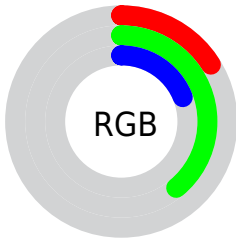

Distribution

- Red (16%)
- Green (39%)
- Blue (19%)