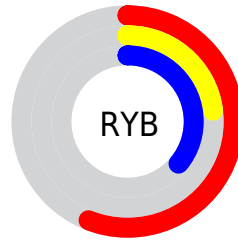

- Red (56%)
- Yellow (23%)
- Blue (36%)