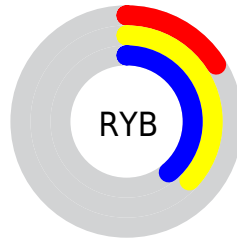

## Conversions Part 2

<b>Format</b>	<b>Color</b>
<b>R<sub>YB</sub></b>	40, 94, 99
Decimal	2646830
CIE <sub>Lab</sub>	37.00, -31.53, 24.32
CIE <sub>LCh</sub>	37, 39.819, 142.362
Yxy	9.5379, 0.2985, 0.4904
Android (android.graphics.Color)	4280836910 (0xFF28632E)
YUV	75.3170, -14.4533, -30.9730
Hunter-Lab	30.8835, -20.4891, 13.7376

# Details

The CIELCh color **37, 39.819, 142.362** is a dark color, and the websafe version is hex **336633**. A complement of this color would be **27, 39.397, 330.566**, and the grayscale version is **32, 0.005, 296.813**.

A 20% lighter version of the original color is **57, 39.676, 142.455**, and **17, 36.761, 138.832** is the 20% darker color. If you saturate the color by 10%, you get **37, 45.409, 141.139**, and if you desaturate by 10%, it is **38, 33.683, 143.485**.

# Distribution

- Red (16%)
- Green (39%)
- Blue (18%)

- Red (16%)
- Yellow (37%)
- Blue (39%)

- Cyan (60%)
- Magenta (0%)
- Yellow (54%)
- Black (61%)

- Cyan (84%)
- Magenta (61%)
- Yellow (82%)