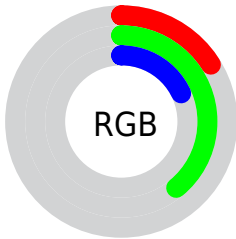

Distribution

- Red (16%)
- Green (39%)
- Blue (18%)