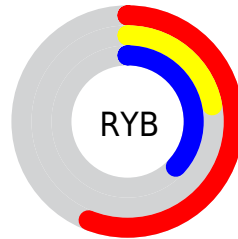

## Conversions Part 2

<b>Format</b>	<b>Color</b>
<a href="#">RYB</a>	<a href="#">144, 56, 94</a>
Decimal	<a href="#">9451614</a>
CIELab	<a href="#">37.00, 41.15, -3.48</a>
CIELCh	<a href="#">37, 41.294, 355.171</a>
Yxy	<a href="#">9.5379, 0.4133, 0.2646</a>
Android (android.graphics.Color)	<a href="#">4287641694 (0xFF90385E)</a>
YUV	<a href="#">86.6440, 3.6265, 50.3012</a>
Hunter-Lab	<a href="#">30.8835, 32.0688, -0.6819</a>

# Details

The CIELCh color **37, 41.294, 355.171** is a dark color, and the websafe version is hex **993366**. A complement of this color would be **54, 37.836, 160.671**, and the grayscale version is **37, 0.005, 296.813**.

A 20% lighter version of the original color is **57, 41.630, 355.385**, and **17, 40.307, 355.924** is the 20% darker color. If you saturate the color by 10%, you get **34, 46.565, 357.438**, and if you desaturate by 10%, it is **40, 35.142, 353.338**.

# Distribution

Red (56%)

Green (22%)

Blue (37%)

Red (56%)

Yellow (22%)

Blue (37%)

Cyan (0%)