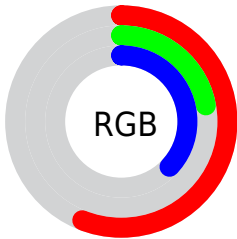

Distribution

Red (56%)

Green (22%)

Blue (37%)